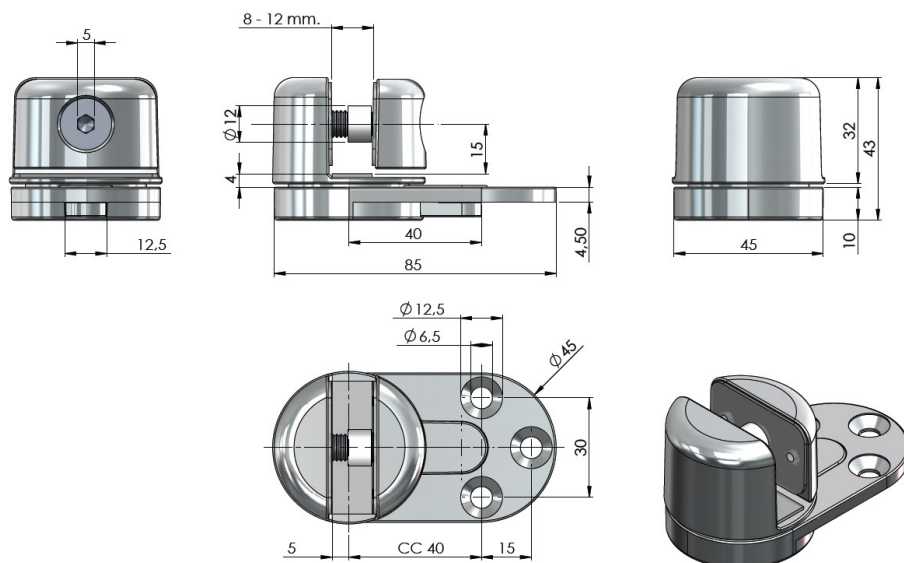

PRODUCT SHEET

Description:

Pivot Hinge "Hodor", CPL, Top+Bottom, W/Catch, 8-12mm Door Thickness, \varnothing 14mm Drill

Item number:

15.06.080-0

Units	Box	Carton	HS Code	Barcode
Pair	1	50	8302100090	 5704866054119